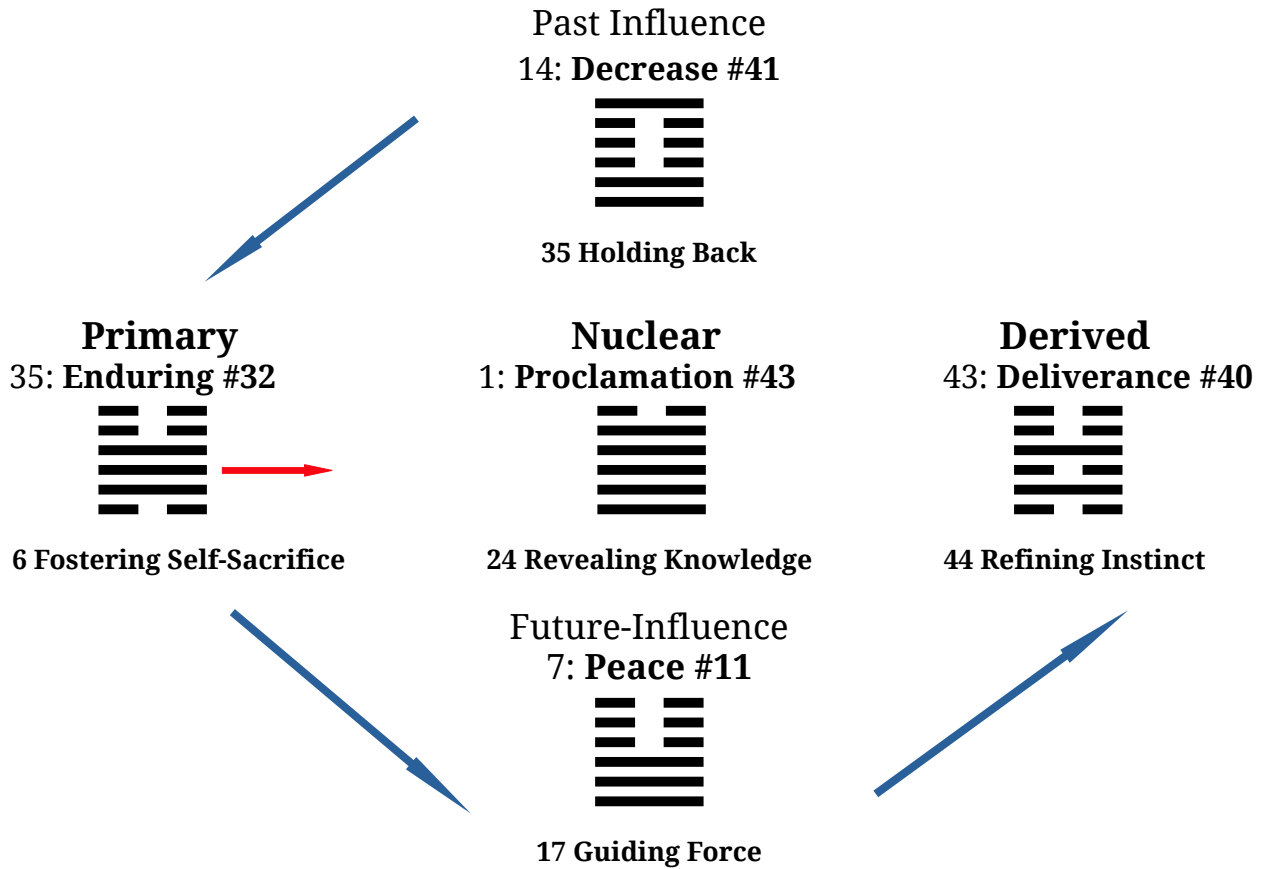

EVENT: 2023-02-09-10 01:59 Wood Dragon Year: Moscow 32-3 > 40 < 43

IMAGE

Lightning flashes over waving, storm swept tree tops

JUDGMENT

*After suffering many setbacks and depredations
 Russia's spirit has endured and will continue to sacrifice and hold fast
 Peace develops from steadily devolving authority to municipal leadership
 Releasing a flood of freedom 'neath lightning flashes of joy ascendant
 All involving the fearless proclamation of truth aligned with God in Heaven.*

Primary: 32 Holding Fast, Endurance

Wu: Constancy indicates pervasion. There will be no blame. It also indicates advantage of being persevering and having undertakings.

Wilhelm/Baynes: Thunder and wind: the image of Duration. Thus the superior man stands firm and does not change his direction.

Changing Lines 3

3 *Legge: The third line, dynamic, shows one who does not continuously maintain his virtue. There are those who will impute this to him as a disgrace. However firm he may be, there will be ground for regret.*