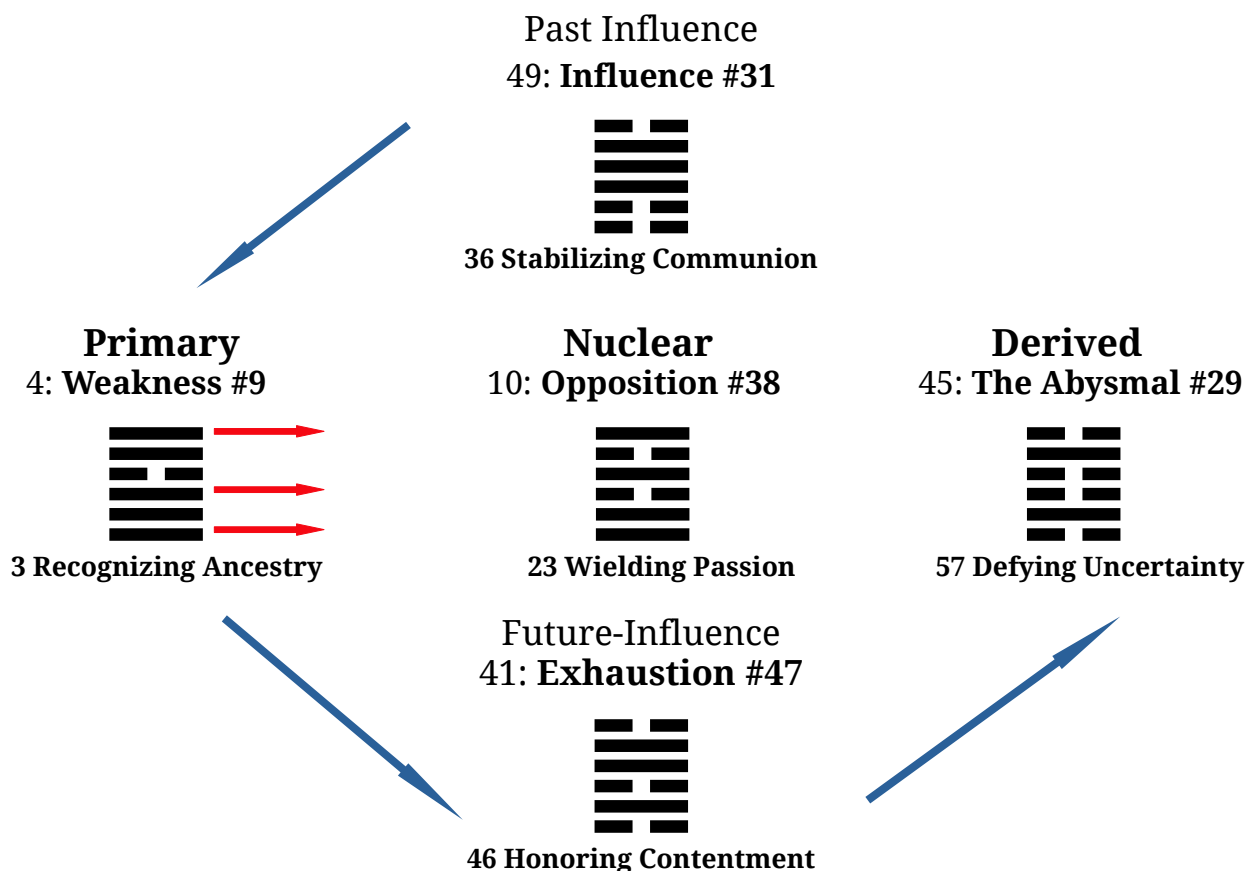

**2023-10-26 Will President Joe Biden soon exit 9-1,3,5 > 29 < 38**  
 31 Influence > 9 Weakness > 47 Exhaustion > 29 The Abysmal < 38 Opposition

**IMAGE**  
*Wind over Heaven*  
*Weak Leader blowing away*

**JUDGMENT**

*A weak leader, unbalanced on all three levels,  
 is exhausted and will soon be going down.  
 Friction within the family and the administration  
 all of a petty, or lowbrow nature.  
 This is what happens when a man not qualified  
 is elevated through Influence to a role above his abilities.  
 He is going down!*

### Changing Lines 1, \*3, 6

1 *Wilhelm: Return to the way. How could there be blame in this? Good fortune.*

\*3 **The spokes burst out of the wagon wheels. Man and wife roll their eyes.** \*main one

6 *The rain comes, there is rest. This is due to the lasting effect of character. Perseverance brings the woman into danger. The moon is nearly full. If the superior man persists, misfortune comes.*

### Derived 29 The Abysmal, The Pit

*Wilhelm: The Abysmal repeated.*

*If you are sincere, you have success in your heart do whatever you do succeeds.*